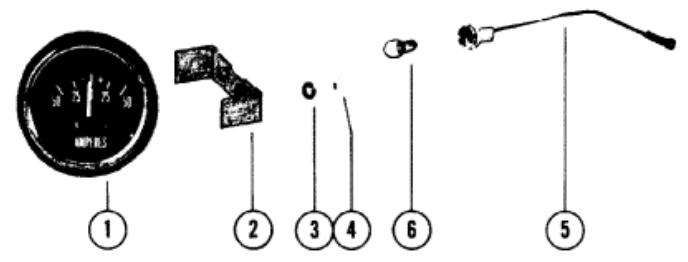

ROUND FACE

Parts List						
Ref	Class	Part	Description	Qty	Comment	Footnote
1		46795A	1 AMMETER GAUGE ASSEMBLY	1		
2	B	56490	CLAMP, AMMETER GAUGE(SEE	1		
3	13	26996	LOCKWASHER, AMMETER GAL	3		
4	11	45076	NUT, AMMETER GAUGE STUD	5		
5		49917A	4 SOCKET AND CABLE ASSEMBL	1		
6		32878	LIGHT BULB (GE#53 CLEAR)	1		